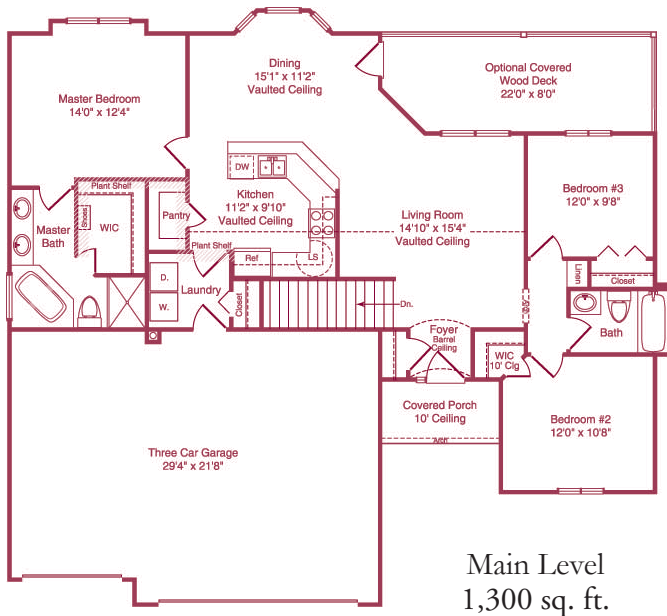

CORNERSTONE

COPPER CREST

THE MAXWELL
by Moeder Custom Homes

The Builder reserves the right to make changes in specifications, plans, terms or prices without prior notice. Developer is not responsible for builders actions. Dimensions are rounded to the nearest foot.