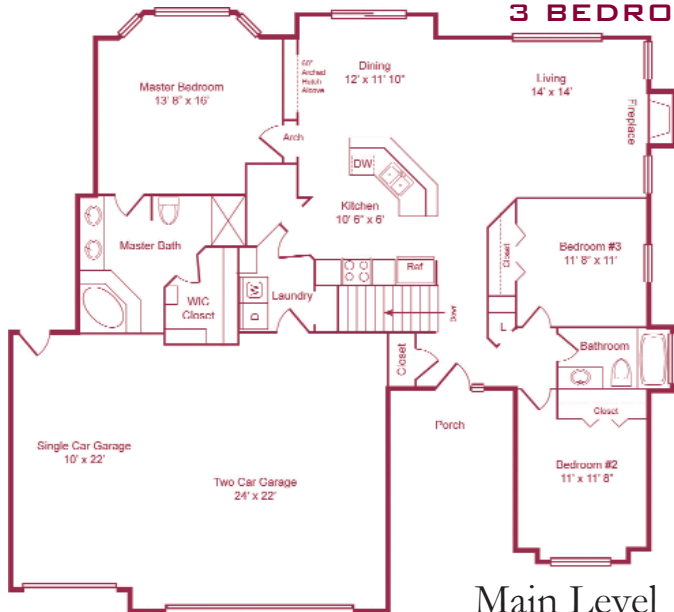

MONARCH LANDING

BLUE CUSTOM HOMES

THE MILEY
3 BEDROOM, 2 BATH

The Builder reserves the right to make changes in specifications, plans, terms or prices without prior notice. Developer is not responsible for builders actions. Dimensions are rounded to the nearest foot.