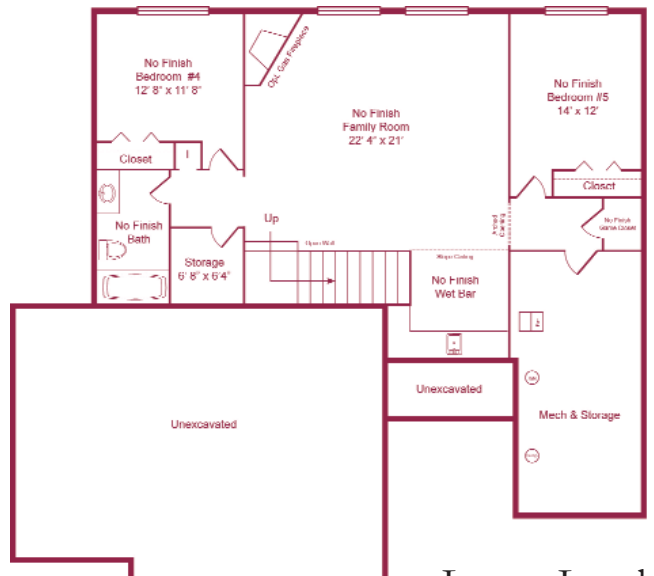

MONARCH LANDING

BLUE CUSTOM HOMES

THE MILEY
3 BEDROOM, 2 BATH

The Builder reserves the right to make changes in specifications, plans, terms or prices without prior notice. Developer is not responsible for builders actions. Dimensions are rounded to the nearest foot.