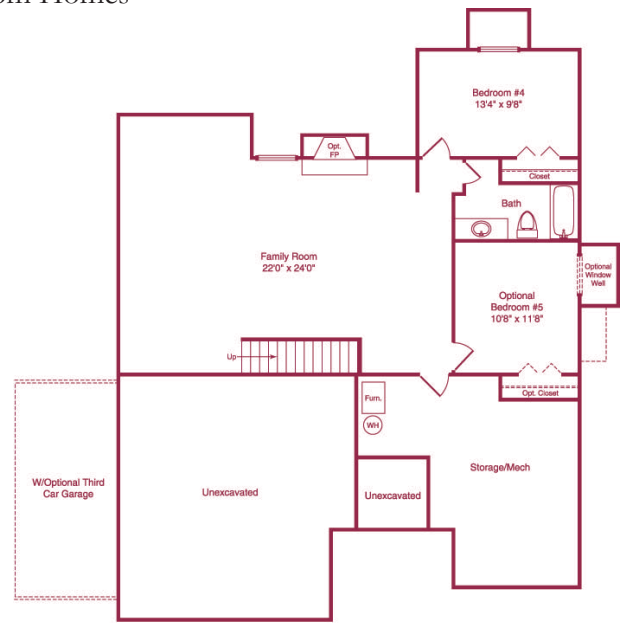

CORNERSTONE

COPPER CREST

THE MAYFIELD
by Moeder Custom Homes

The Builder reserves the right to make changes in specifications, plans, terms or prices without prior notice. Developer is not responsible for builders actions. Dimensions are rounded to the nearest foot.