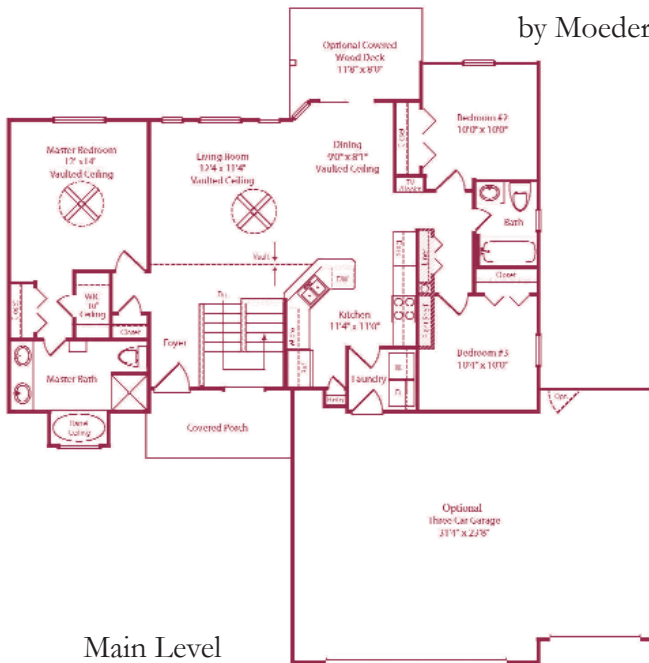

CORNERSTONE

COPPER CREST

THE KAYWOOD

by Moeder Custom Homes

Main Level
1,230 sq. ft.

Lower Level

The Builder reserves the right to make changes in specifications, plans, terms or prices without prior notice. Developer is not responsible for builders actions. Dimensions are rounded to the nearest foot.