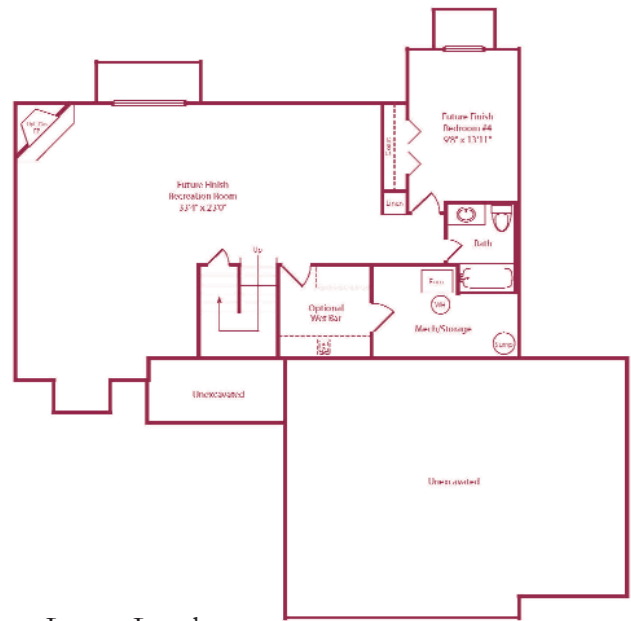

CORNERSTONE

COPPER CREST

THE KAYWOOD

by Moeder Custom Homes

Main Level
1,230 sq. ft.

Lower Level

The Builder reserves the right to make changes in specifications, plans, terms or prices without prior notice. Developer is not responsible for builders actions. Dimensions are rounded to the nearest foot.